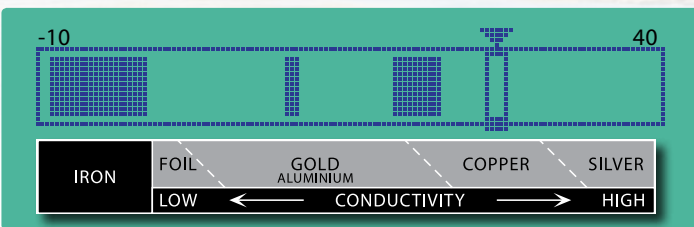

Safari

With a Safari, you can detect anywhere, anytime. Its FBS technology uses an extended range of multiple frequencies, along with Automatic Sensitivity and Ground Compensation. This enables you to detect in a wide range of ground types from parks to salt water beaches.

The high resolution notch discrimination scale, Target ID numbers and Tone IDs make it easy to identify targets and automatically reject junk. The Trash Density function improves performance in high trash areas where coins, artefacts and jewelry are close to unwanted targets.

Minelab uses the best technology to hide the most complex tasks behind the scenes, making detecting with the Safari so easy!

Ask about the great value Safari Pro Pack

Specification:

Length	Adjustable from 1100 mm to 1370 mm
Shipping Weight	6 lbs (2750g) excluding batteries
Detector Weight	3.6 lbs (1650g) excluding batteries
Coil	11" lightweight, waterproof, Double D
Ground Rejection	Auto Ground Compensation - advanced digital filtering
Discrimination	Linear (-10 to +40 discrimination options)
Custom Select Discrimination	Yes (-10 to +40)
Search Modes (Preset)	Coin, Jewellery, Relic, All Metal, Pinpoint (Normal)
Discrimination Patters	4 (Programmable/Save)
Noise Cancel	Auto (Scanning)
Sensitivity Adjustment	Fully Automatic/Manual (0-20)
Threshold	Adjustable (0-40)
Target Volume Adjust	Adjustable (0-20)
Trash Density	High/Low
Batteries	12V Alkaline Pack (8 x 1.5 AA - batteries not included)
Technology	Full Band Spectrum (FBS)

Your local dealer is:

4907-0928-1 Brochure, Safari 2P US Letter English

We Change People's Fortunes

Minelab Electronics Pty. Ltd.
Australia & Asia Pacific
+61 8 8238 0888
minelab@minelab.com.au

Minelab MEA General Trading LLC
Middle East & Africa
+971 4 254 9995
minelab@minelab.ae

Minelab International Ltd.
Europe & Russia
+353 21 423 2352
minelab@minelab.ie

Minelab Americas Inc.
North, South & Central America
+1 630 401 8150
info@minelabamericas.com